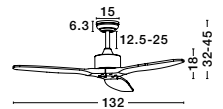

- 5 YRS GUARANTEE
- 5 SPEEDS
- NOISELESS
- LONG LIFE
- REMOTE CONTROL
- ENERGY SAVING
- REVERSE MODE
- DC MOTOR

FAN SPECIFICATIONS

Product Nm.	Body Material	Blades Material	Product Size	Speed	Length of Each Blade	Motor Type	Watt (max.)	Power Supply	Airflow (CFM)	RPM	Noise Level	Weight	Blade Sweep	Summer/Winter Function	Light	Remote Control	Guarantee	Class
5231301	Steel Matt Black	Walnut Wood	D: 132 H: 32-45 cm	5 Speed Remote	66 cm	DC	40W	AC110-240V	4000	200	< 30 dB	4.8 Kg	52"	✓	X	✓	5 Years	I
5267611	Matt Black Steel & Glass	ABS Wood Finish	D: 132 H: 45-58 cm	5 Speed Remote	74 cm	DC	40W	AC220-240V	4000	190	< 30 dB	8.2 Kg	52"	✓	✓	✓	5 Years	I

LIGHT SPECIFICATIONS

Product Nm.	LED Watt	Motor DC Watt	Lumen	Volt	LED Chip	Beam Angle	Kelvin	Protection	Driver Included
5231301	18W	26W	650Lm	220V	Edison	160°	3000K	IP20	✓
5267611	18W	37W	650Lm	220V	Edison	160°	3000K	IP20	✓