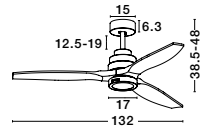

**FLOW - 9953198**

- 5 YRS GUARANTEE
- 5 SPEEDS
- NOBLESS
- LONG LIFE
- REMOTE CONTROL
- ENERGY SAVING
- REVERSE MODE
- DC MOTOR

SABAL - 5231401

NATURE - 9952314

FAN SPECIFICATIONS

Product Nm.	Body Material	Blades Material	Product Size	Speed	Length of Each Blade	Motor Type	Watt (max.)	Power Supply	Airflow (CFM)	RPM	Noise Level	Weight	Blade Sweep	Summer/Winter Function	Light	Remote Control	Guarantee	Class
9952314	Matt White Steel & Glass	Oak Wood	D: 132 cm H: 35-48 cm	5 Speed Remote	64 cm	DC	25W	AC220-240V	5000	200	< 50 dB	5.8 Kg	52"	✓	✓	✓	5 Years motor 1 Year light source	I
5231401	Matt Black Steel & Glass	Brown Wood	D: 132 cm H: 35-48 cm	5 Speed Remote	64 cm	DC	40W	AC220-240V	4000	200	< 30 dB	5.8 Kg	52"	✓	✓	✓	5 Years motor 1 Year light source	I