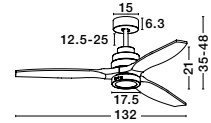

SABAL - 5231401