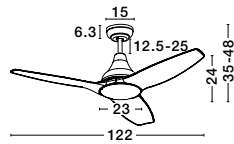

**LIGHT SPECIFICATIONS**

Product Nm.	LED Watt	Motor DC Watt	Lumen	Volt	LED Chip	Beam Angle	Kelvin	Protection	Driver Included
9953016	18W	35W	650Lm	220V	Edison	120°	3000K	IP20	✓
9953015									

**SAMOA - 5267302**

**SAMOA - 5267301**

**FAN SPECIFICATIONS**

Product Nm.	Body Material	Blades Material	Colour	Size	Speed	Length of Each Blade	Motor Type	Watt (max.)	Power Supply	Airflow (CFM)	RPM	Noise Level	Weight	Blade Sweep	Summer/Winter Function	Light	Remote Control	Guarantee	Class
5267301	Steel & Glass	ABS Blades	White or Black	D: 122 H: 35-48 cm	5 Speed Remote	51 cm	DC	40W	AC220-240V	5000	220	< 30 dB	6.1 Kg	48"	✓	✓	✓	1 Year light source 5 Years motor	I
9953198	Matt White Steel & Glass	White	White	D: 152 cm H: 37.5-47 cm	5 Speed Remote	65 cm	DC	37W	AC220-240V	5000	220	< 50 dB	8 Kg	60"	✓	✓	✓	1 Year light source 5 Years motor	I