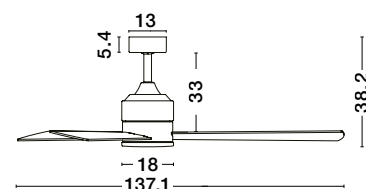

with light

Or

without light

FAN SPECIFICATIONS

Product Nm.	Body Material	Blades Material	Product Size	Speed	Length of Each Blade	Motor Type	Motor Watt (max.)	Power Supply	Airflow (CFM)	RPM	Noise Level	Net Weight	Blade Sweep	Summer/Winter Function	Light	Remote Control	Guarantee	Class
9952325	White Aluminum	White ABS	D: 121.9 cm H: 18.2 cm	6 Speed Remote	52"	DC	38W	AC220-240V	5090	198	50 dB	4,7 Kg	N/A	X	✓	✓	2 Years Light & control 10 Years motor	I
9952330	Black Aluminum	Black ABS	D: 121.9 cm H: 18.2 cm	6 Speed Remote	52"	DC	38W	AC220-240V	5090	198	50 dB	4,7 Kg	N/A	X	✓	✓	2 Years Light & control 10 Years motor	I
9952335	White Aluminum	Teak ABS	D: 121.9 cm H: 18.2 cm	6 Speed Remote	52"	DC	38W	AC220-240V	5090	198	50 dB	4,7 Kg	N/A	X	✓	✓	2 Years Light & control 10 Years motor	I

AXEL - 9952345

AXEL - 9952350

AXEL - 9952355

Reversible Blades

**AXEL - 9952340**

Stainless Steel  
White Acrylic  
LED 18 Watt 230 Volt  
1080Lm 3000K-6500K IP20  
D: 18 H: 2.5 cm

**Comparable with:**  
9952345, 9952350, 9952355

**FAN SPECIFICATIONS**

Product Nm.	Body Material	Blades Material	Product Size	Speed	Length of Each Blade	Motor Type	Watt (max.)	Power Supply	Airflow (CFM)	RPM	Noise Level	Net Weight	Blade Sweep	Summer/Winter Function	Light	Remote Control	Guarantee	Class
9952345	Stainless Aluminium	Teak & Walnut Plywood	D: 137.1 cm H: 38.2 cm	6 Speed Remote	52"	DC	38W	AC220-240V	5041	205	50 dB	5,1 Kg	N/A	X	√	√	2 Years Light & control 10 Years motor	I
9952350	Black Aluminium	Black & Walnut Plywood	D: 137.1 cm H: 38.2 cm	6 Speed Remote	52"	DC	38W	AC220-240V	5041	205	50 dB	5,1 Kg	N/A	X	√	√	2 Years Light & control 10 Years motor	I
9952355	White Aluminium	White & Oak Plywood	D: 137.1 cm H: 38.2 cm	6 Speed Remote	52"	DC	38W	AC220-240V	5041	205	50 dB	5,1 Kg	N/A	X	√	√	2 Years Light & control 10 Years motor	I