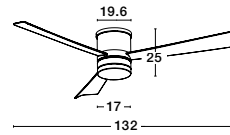

SILKY - 9953015

FAN SPECIFICATIONS

Product Nm.	Body Material	Blades Material	Product Size	Speed	Length of Each Blade	Motor Type	Watt (max.)	Power Supply	Airflow (CFM)	RPM	Noise Level	Weight	Blade Sweep	Summer/Winter Function	Light	Remote Control	Guarantee	Class
9953016	Brushed Nickel Steel & Glass	Plywood	D: 132 cm H: 25 cm	5 Speed Remote	57.5 cm	DC	35W	AC220-240V	4500	184	< 50 dB	7 Kg	52"	✓	✓	✓	1 Year light source 5 Years motor	I
9953015	Matt White Steel & Glass	White Plywood	D: 132 cm H: 25 cm	5 Speed Remote	57.5 cm	DC	35W	AC220-240V	4500	184	< 50 dB	7 Kg	52"	✓	✓	✓	1 Year light source 5 Years motor	I

LIGHT SPECIFICATIONS

Product Nm.	LED Watt	Motor DC Watt	Lumen	Volt	LED Chip	Beam Angle	Kelvin	Protection	Driver Included
9953016	18W	35W	650Lm	220V	Edison	120°	3000K	IP20	✓
9953015