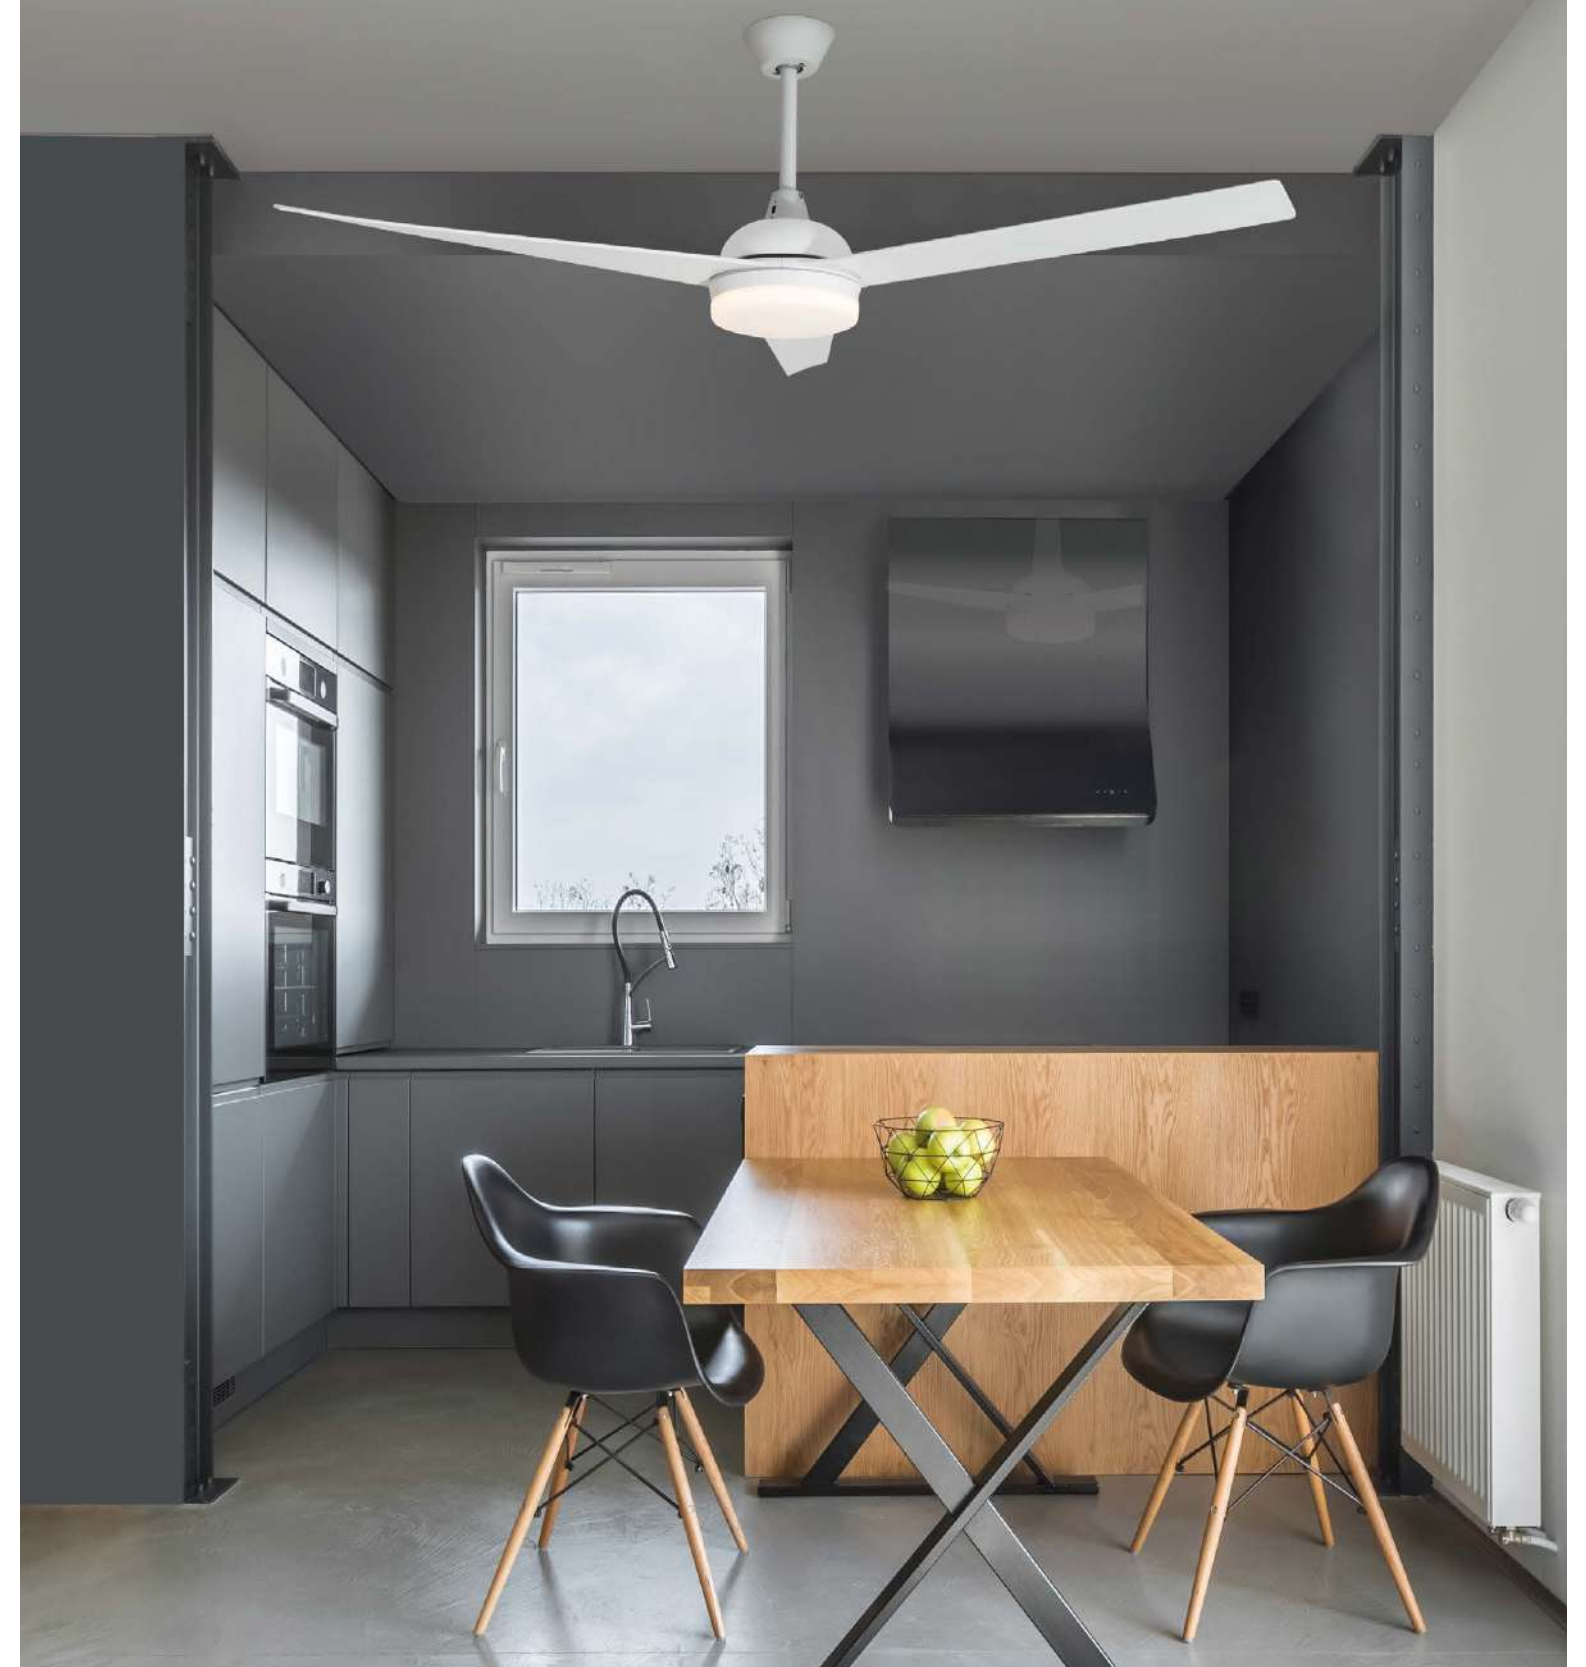

FLOW - 9953198