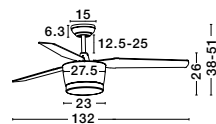

- 5 YRS GUARANTEE
- 5 SPEEDS
- NOISELESS
- LONG LIFE
- REMOTE CONTROL
- ENERGY SAVING
- REVERSE MODE
- DC MOTOR

FLIP THE BLADES
CUSTOMISE YOUR OWN FAN

FAN SPECIFICATIONS

Product Nm.	Body Material	Blades Material	Colour	Size	Speed	Length of Each Blade	Motor Type	Watt (max.)	Power Supply	Airflow (CFM)	RPM	Noise Level	Weight	Blade Sweep	Summer/Winter Function	Light	Remote Control	Guarantee	Class
5260251	Steel & Glass	Wood	Oak or White	D: 132 H: 38-51 cm	5 Speed Remote	60.5 cm	DC	40W	AC220-240V	4500	220	< 30 dB	7.5 Kg	52"	✓	✓	✓	10 Years	I

LIGHT SPECIFICATIONS

Product Nm.	LED Watt	Motor DC Watt	Lumen	Volt	LED Chip	Beam Angle	Kelvin	Protection	Driver Included
5260251	18W	26W	650Lm	220V	Edison	160°	3000K	IP20	✓

FLIP THE BLADES
CUSTOMISE YOUR OWN FAN