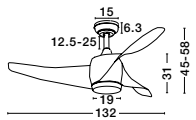

LIGHT SPECIFICATIONS

Product Nm.	LED Watt	Motor DC Watt	Lumen	Volt	LED Chip	Beam Angle	Kelvin	Protection	Driver Included
9952314 5231401	12W	25W	800Lm	220V	Epstar	120°	3000K	IP20	✓

**VENTO - 5231301**

**BREEZE - 5267611**