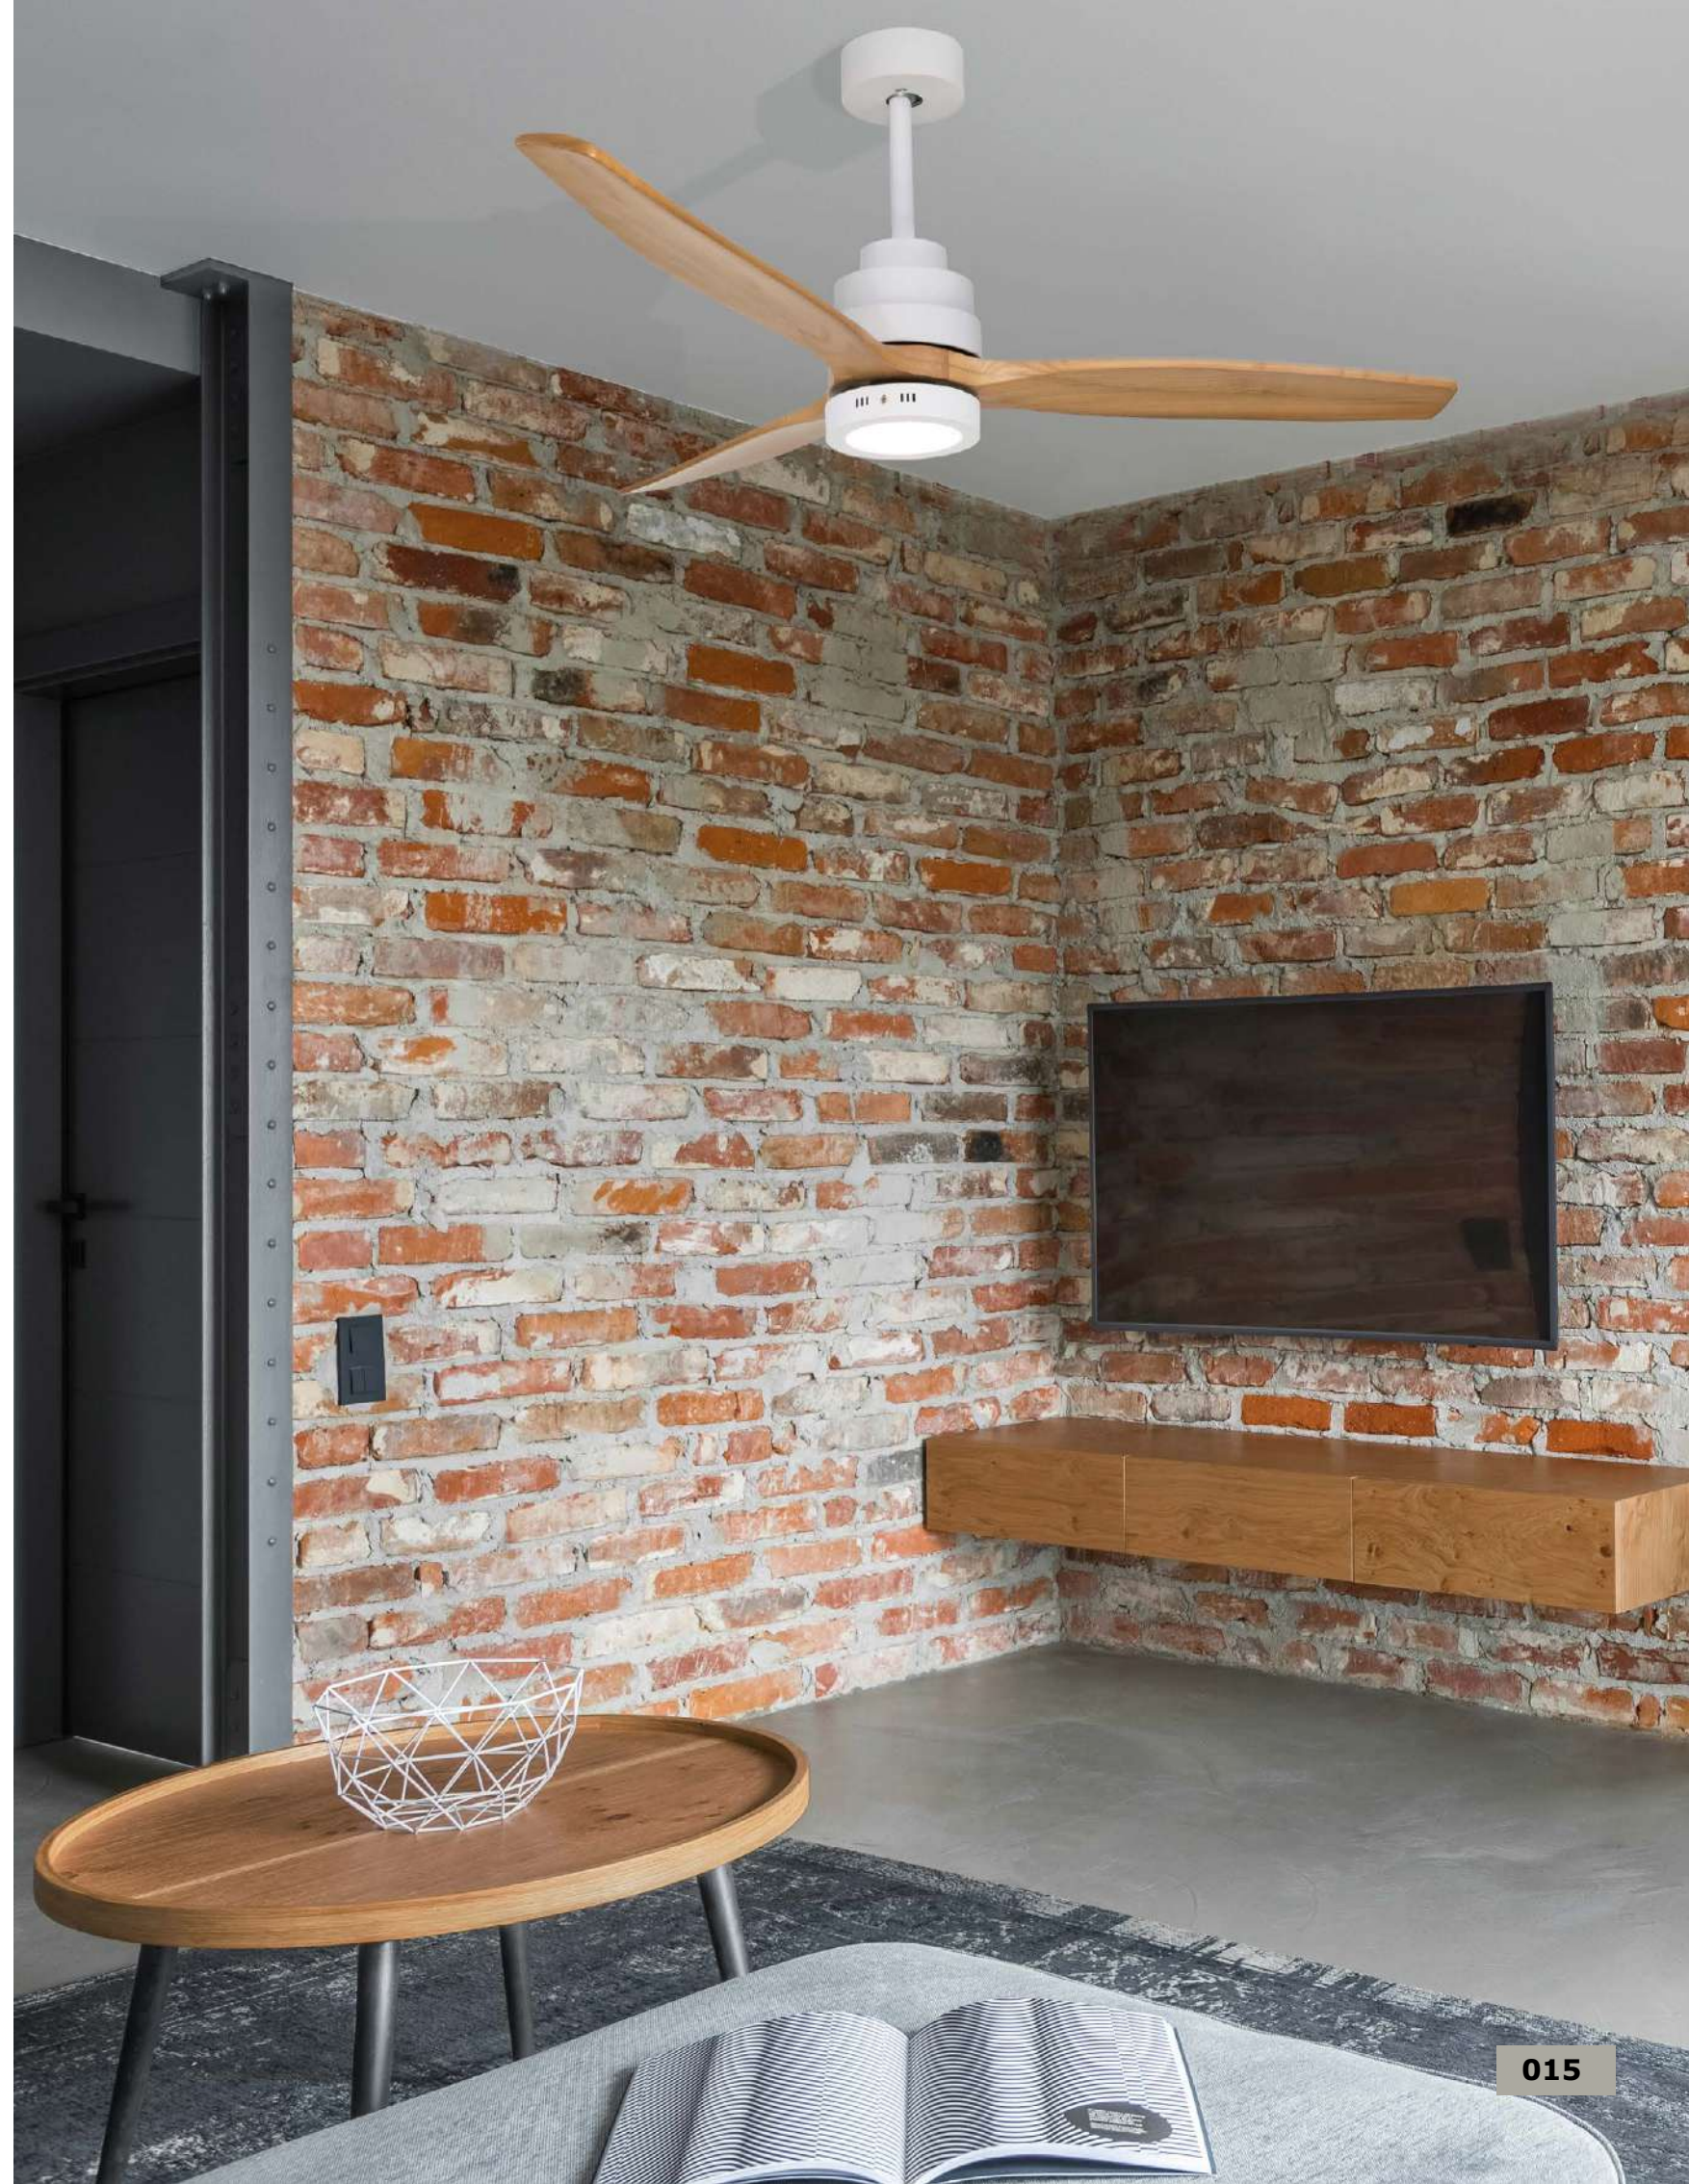

- 5 YRS GUARANTEE
- 5 SPEEDS
- NOBLESS
- LONG LIFE
- REMOTE CONTROL
- ENERGY SAVING
- REVERSE MODE
- DC MOTOR

FAN SPECIFICATIONS

Product Nm.	Body Material	Blades Material	Product Size	Speed	Length of Each Blade	Motor Type	Watt (max.)	Power Supply	Airflow (CFM)	RPM	Noise Level	Weight	Blade Sweep	Summer/Winter Function	Light	Remote Control	Guarantee	Class
9952314	Matt White Steel & Glass	Oak Wood	D: 132 cm H: 35-48 cm	5 Speed Remote	64 cm	DC	25W	AC220-240V	5000	200	< 50 dB	5.8 Kg	52"	✓	✓	✓	5 Years motor 1 Year light source	I
5231401	Matt Black Steel & Glass	Brown Wood	D: 132 cm H: 35-48 cm	5 Speed Remote	64 cm	DC	40W	AC220-240V	4000	200	< 30 dB	5.8 Kg	52"	✓	✓	✓	5 Years motor 1 Year light source	I

LIGHT SPECIFICATIONS

Product Nm.	LED Watt	Motor DC Watt	Lumen	Volt	LED Chip	Beam Angle	Kelvin	Protection	Driver Included
9952314 5231401	12W	25W	800Lm	220V	Epstar	120°	3000K	IP20	✓