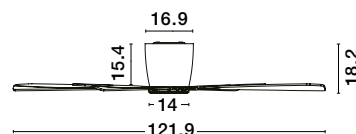

DELL - 9952320