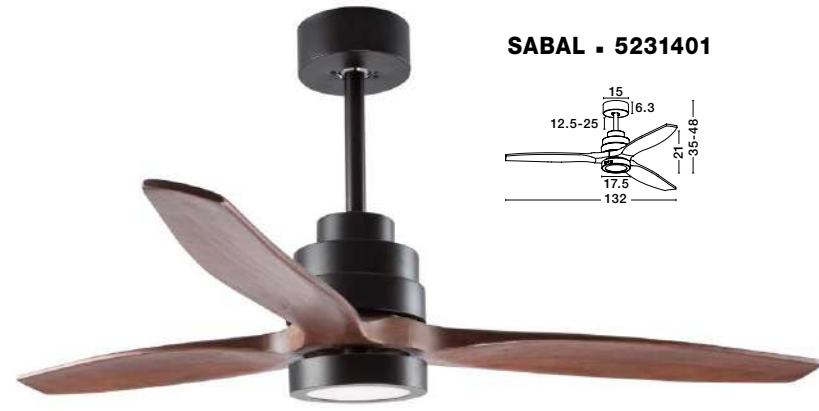

**SAMOA - 5267301**

**FAN SPECIFICATIONS**

Product Nm.	Body Material	Blades Material	Colour	Size	Speed	Length of Each Blade	Motor Type	Watt (max.)	Power Supply	Airflow (CFM)	RPM	Noise Level	Weight	Blade Sweep	Summer/Winter Function	Light	Remote Control	Guarantee	Class
5267301	Steel & Glass	ABS Blades	White or Black	D: 122 H: 35-48 cm	5 Speed Remote	51 cm	DC	40W	AC220-240V	5000	220	< 30 dB	6.1 Kg	48"	✓	✓	✓	1 Year light source 5 Years motor	I
9953198	Matt White Steel & Glass	White	White	D: 152 cm H: 37.5-47 cm	5 Speed Remote	65 cm	DC	37W	AC220-240V	5000	220	< 50 dB	8 Kg	60"	✓	✓	✓	1 Year light source 5 Years motor	I

**LIGHT SPECIFICATIONS**

Product Nm.	LED Watt	Motor DC Watt	Lumen	Volt	LED Chip	Beam Angle	Kelvin	Protection	Driver Included
5267301	18W	24W	650Lm	220V	Edison	160°	3000K	IP20	✓
5267302	18W	24W	650Lm	220V	Edison	160°	3000K	IP20	✓
9953198	18W	37W	650Lm	220V	Edison	120°	3000K	IP20	✓

**FLOW - 9953198**

- 5 YRS GUARANTEE
- 5 SPEEDS
- NOBLESS
- LONG LIFE
- REMOTE CONTROL
- ENERGY SAVING
- REVERSE MODE
- DC MOTOR

SABAL - 5231401

NATURE - 9952314

FAN SPECIFICATIONS

Product Nm.	Body Material	Blades Material	Product Size	Speed	Length of Each Blade	Motor Type	Watt (max.)	Power Supply	Airflow (CFM)	RPM	Noise Level	Weight	Blade Sweep	Summer/Winter Function	Light	Remote Control	Guarantee	Class
9952314	Matt White Steel & Glass	Oak Wood	D: 132 cm H: 35-48 cm	5 Speed Remote	64 cm	DC	25W	AC220-240V	5000	200	< 50 dB	5.8 Kg	52"	✓	✓	✓	5 Years motor 1 Year light source	I
5231401	Matt Black Steel & Glass	Brown Wood	D: 132 cm H: 35-48 cm	5 Speed Remote	64 cm	DC	40W	AC220-240V	4000	200	< 30 dB	5.8 Kg	52"	✓	✓	✓	5 Years motor 1 Year light source	I