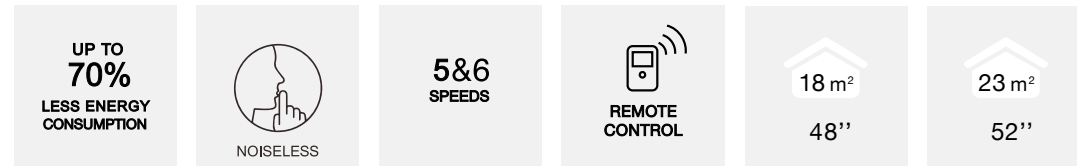

Our Ceiling Fan