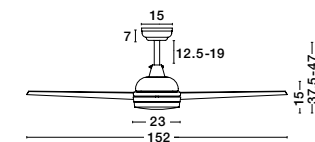

FAN SPECIFICATIONS

Product Nm.	Body Material	Blades Material	Colour	Size	Speed	Length of Each Blade	Motor Type	Watt (max.)	Power Supply	Airflow (CFM)	RPM	Noise Level	Weight	Blade Sweep	Summer/Winter Function	Light	Remote Control	Guarantee	Class
5267301	Steel & Glass	ABS Blades	White or Black	D: 122 H: 35-48 cm	5 Speed Remote	51 cm	DC	40W	AC220-240V	5000	220	< 30 dB	6.1 Kg	48"	✓	✓	✓	1 Year light source 5 Years motor	I
9953198	Matt White Steel & Glass	White	White	D: 152 cm H: 37.5-47 cm	5 Speed Remote	65 cm	DC	37W	AC220-240V	5000	220	< 50 dB	8 Kg	60"	✓	✓	✓	1 Year light source 5 Years motor	I

LIGHT SPECIFICATIONS

Product Nm.	LED Watt	Motor DC Watt	Lumen	Volt	LED Chip	Beam Angle	Kelvin	Protection	Driver Included
5267301	18W	24W	650Lm	220V	Edison	160°	3000K	IP20	✓
5267302	18W	24W	650Lm	220V	Edison	160°	3000K	IP20	✓
9953198	18W	37W	650Lm	220V	Edison	120°	3000K	IP20	✓